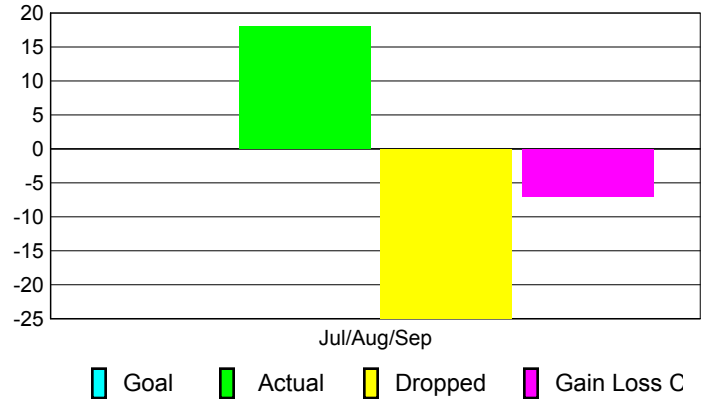

Membership Results 2010-2011

Goal, New, Dropped, Gain/Loss